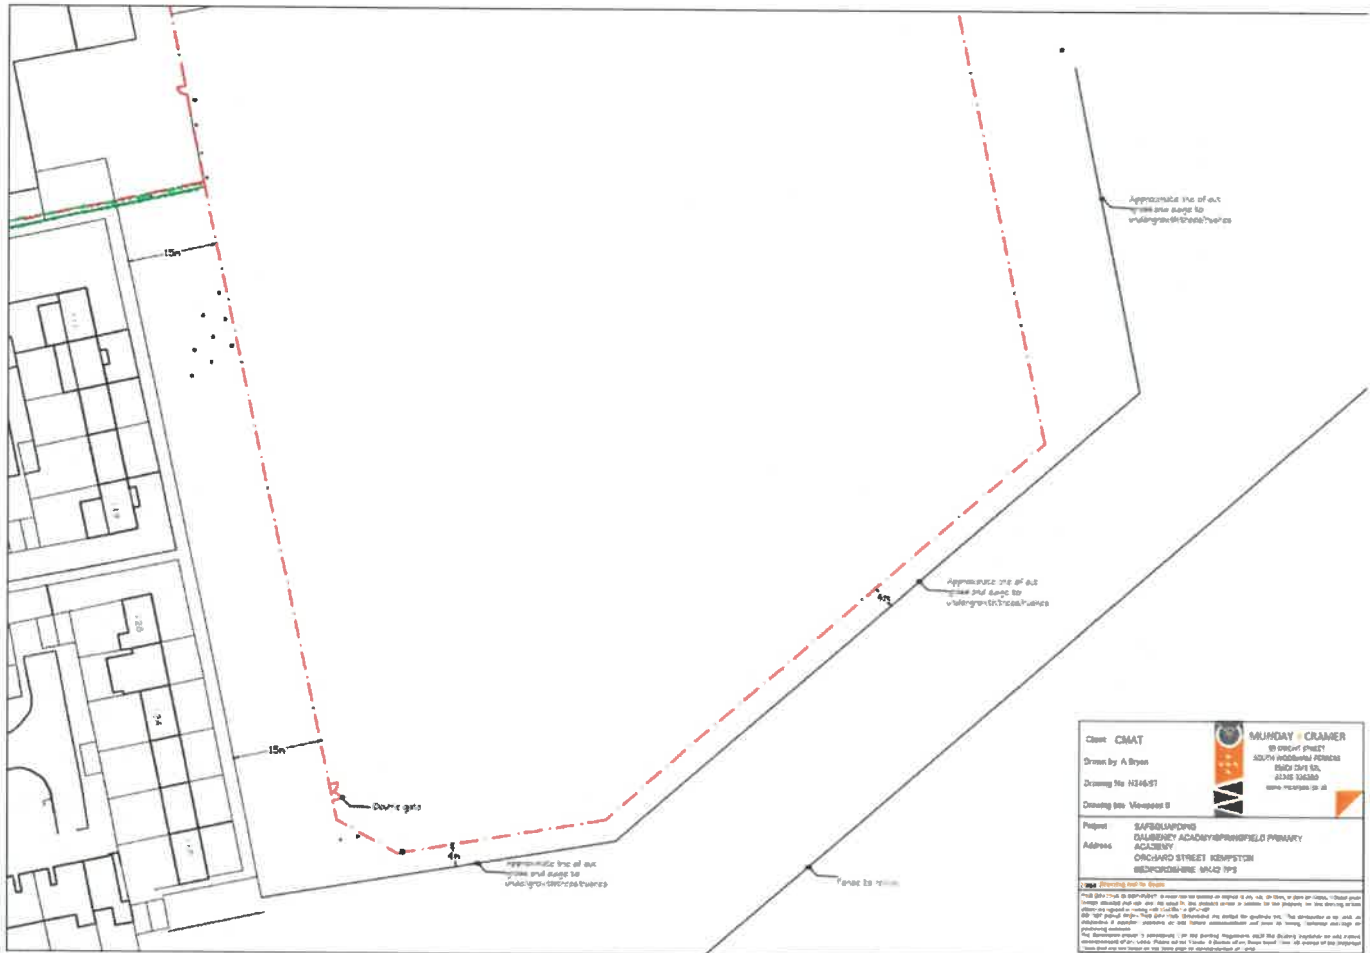

**Springfield
Primary**

PART OF:
challenger multi-academy trust

Springfield Primary

Orchard Street
Kempston, Bedford
Bedfordshire
MK42 7LJ

telephone: (01234) 306000

Head of School: Mrs Claire Andrews
candrews@springfieldprimarieschool.org.uk

email:
office@springfieldprimarieschool.org.uk

website:
www.springfieldprimarieschool.org.uk

Viewpoint 6