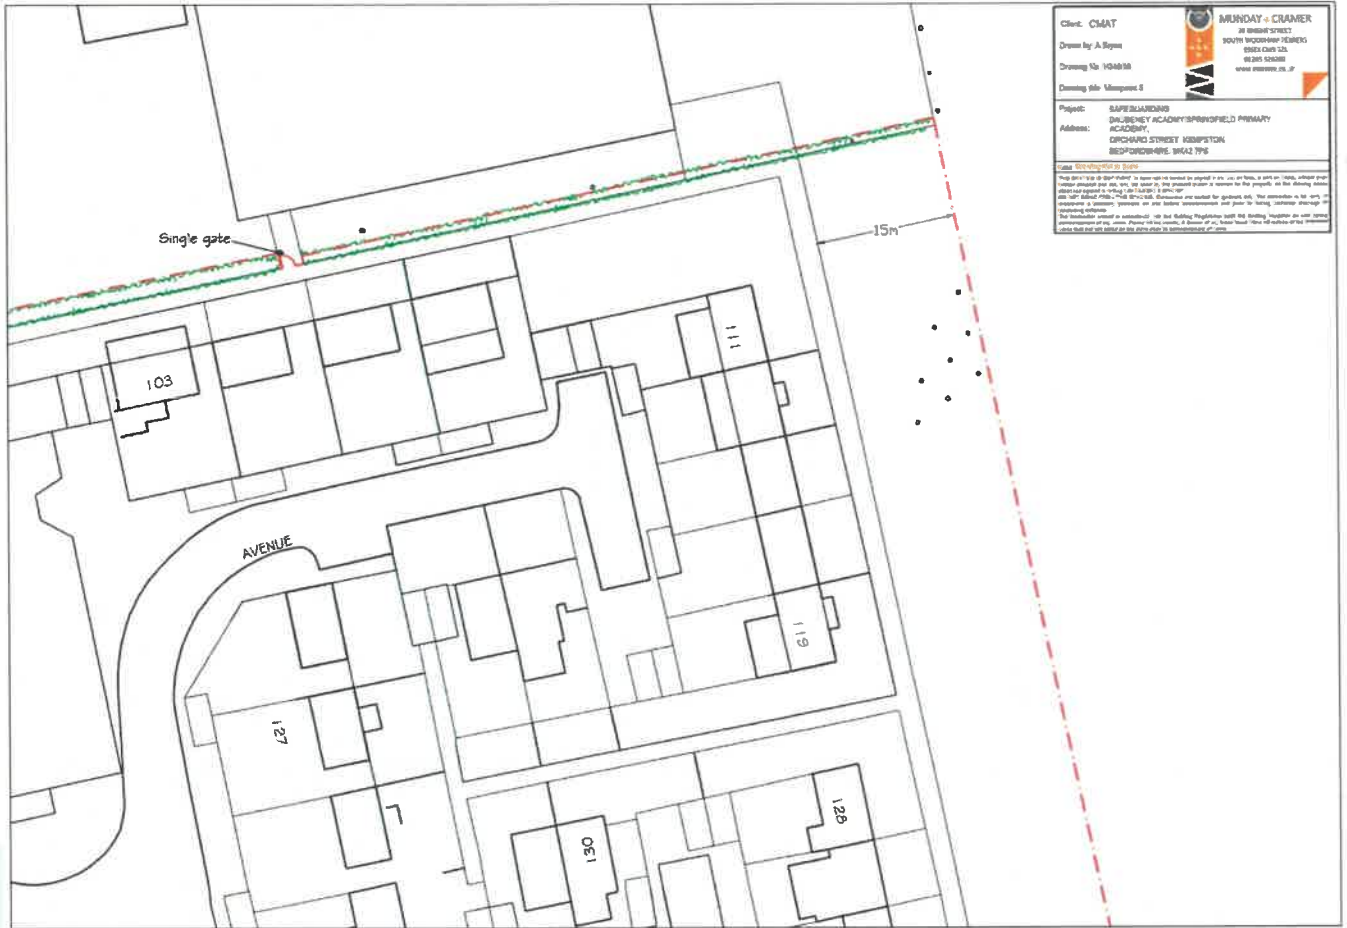

**Springfield
Primary**

PART OF:
challenger multi-academy trust

Springfield Primary
Orchard Street
Kempston, Bedford
Bedfordshire
MK42 7LJ

telephone: (01234) 306000

Head of School: Mrs Claire Andrews
candrews@springfieldprimaryschool.org.uk

email:
office@springfieldprimaryschool.org.uk

website:
www.springfieldprimaryschool.org.uk

Viewpoint 5