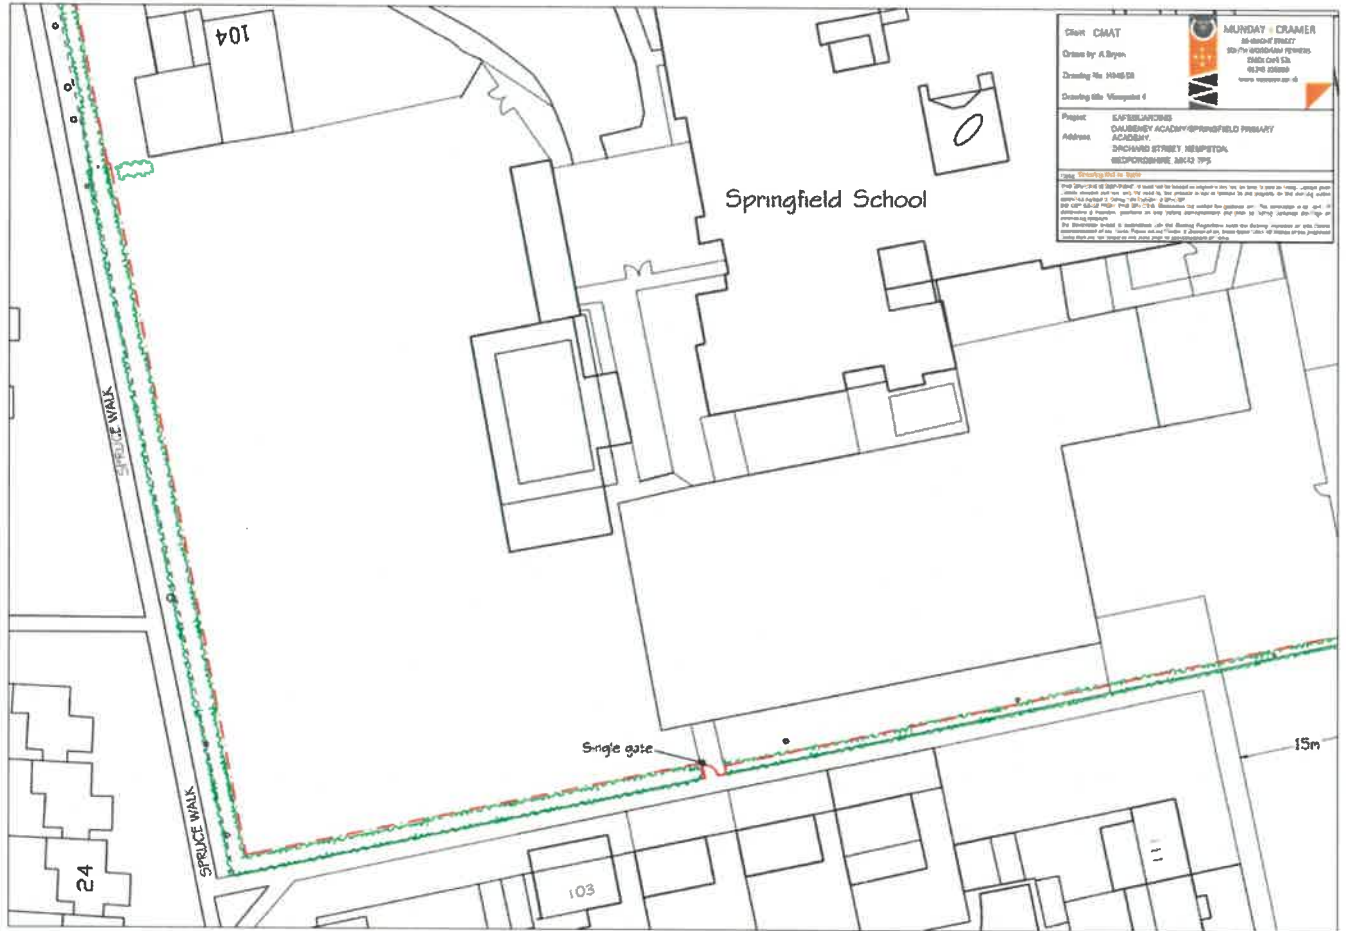

**Springfield
Primary**

PART OF:
challenger multi-academy trust

Springfield Primary

Orchard Street
Kempston, Bedford
Bedfordshire
MK42 7LJ

telephone: (01234) 306000

Head of School: Mrs Claire Andrews
candrews@springfieldprimarieschool.org.uk

email:
office@springfieldprimarieschool.org.uk

website:
www.springfieldprimarieschool.org.uk

Viewpoint 4