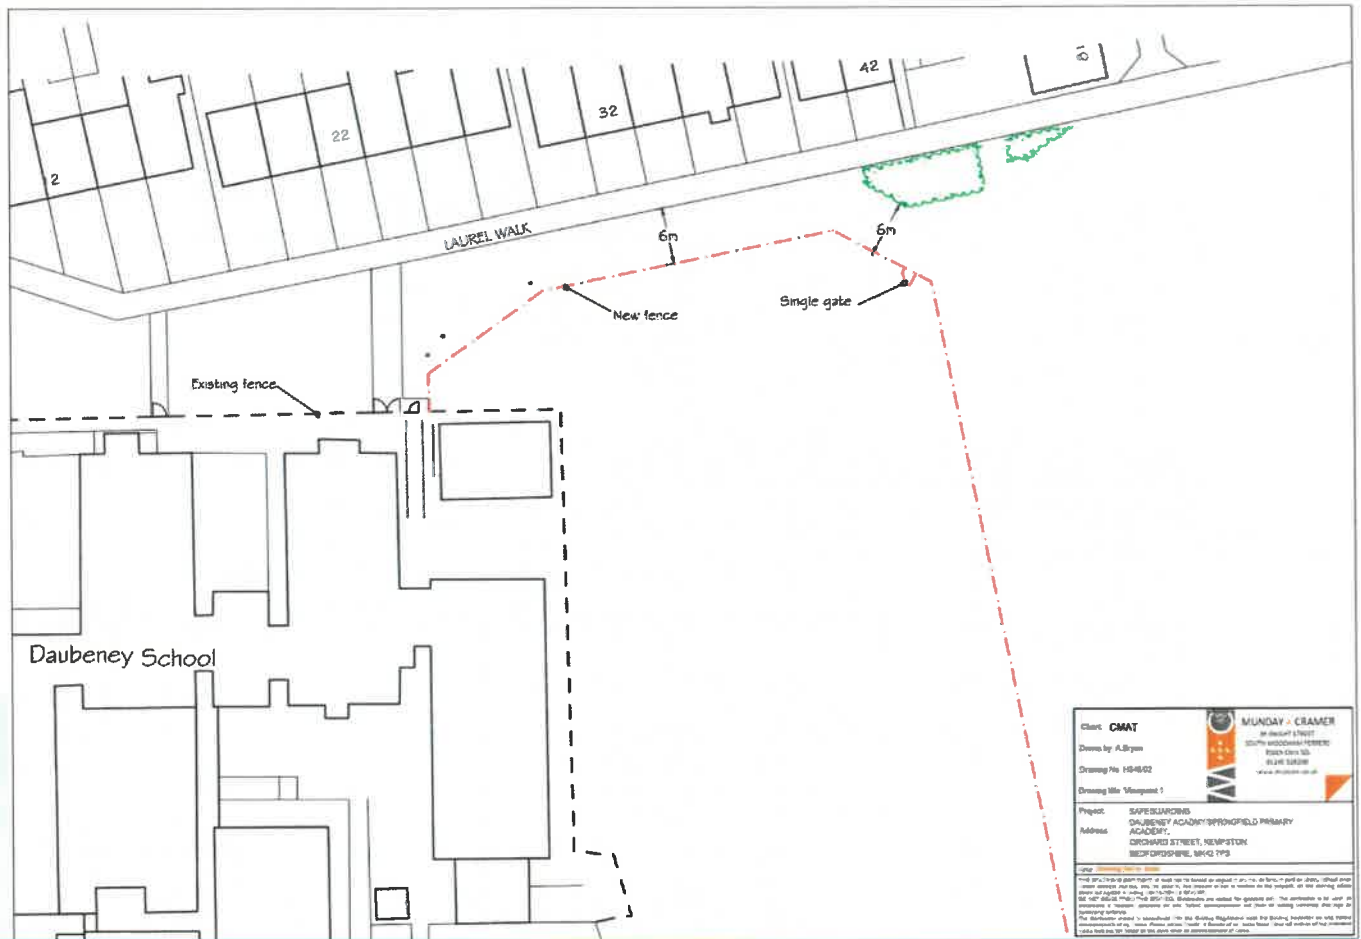

**Springfield
Primary**

PART OF:
challenger multi-academy trust

Springfield Primary
Orchard Street
Kempston, Bedford
Bedfordshire
MK42 7LJ

telephone: (01234) 306000

Head of School: Mrs Claire Andrews
candrews@springfieldprimarieschool.org.uk

email:
office@springfieldprimarieschool.org.uk

website:
www.springfieldprimarieschool.org.uk

Viewpoint 1