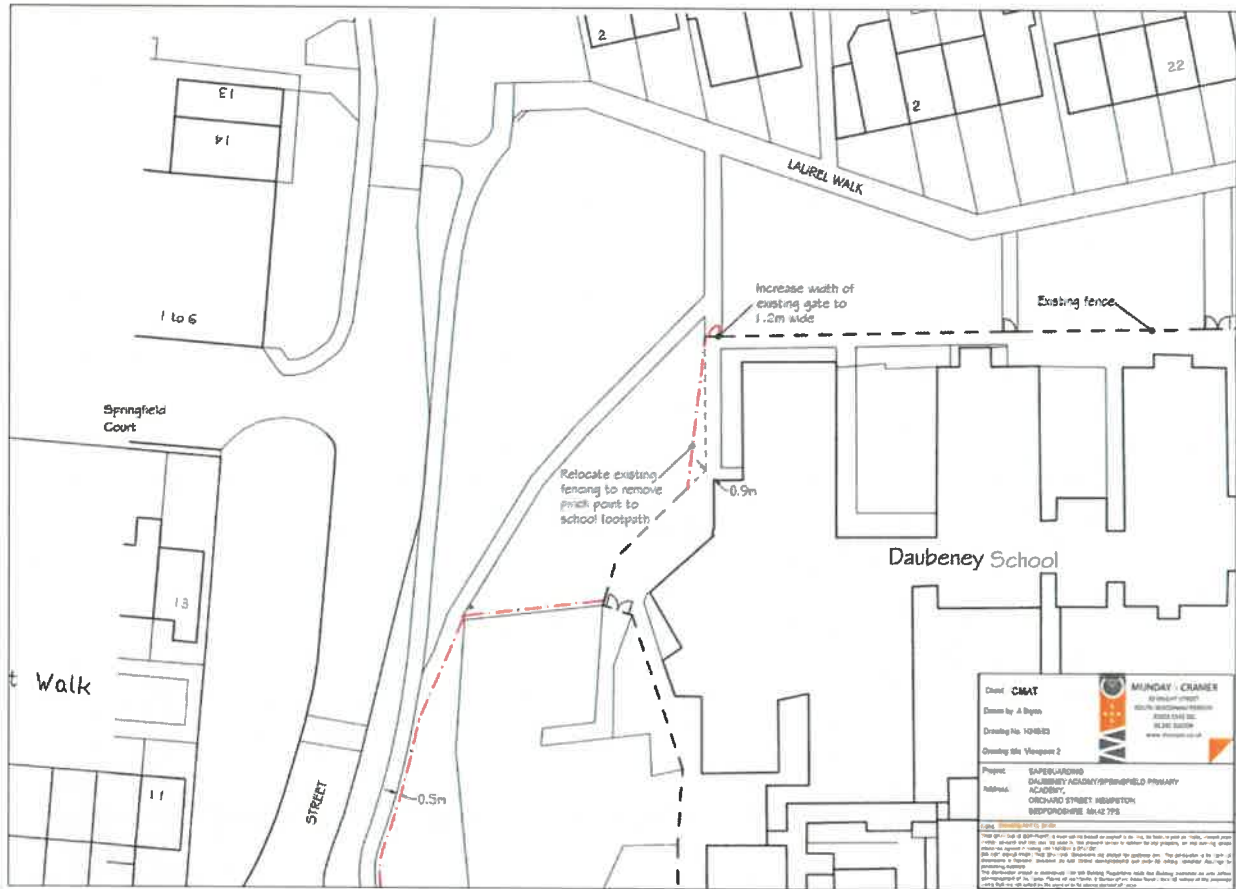

Springfield Primary

PART OF:
challenger multi-academy trust

Springfield Primary

Orchard Street
Kempston, Bedford
Bedfordshire
MK42 7LJ

telephone: (01234) 306000

Head of School: Mrs Claire Andrews
candrews@springfieldprimarieschool.org.uk

email:
office@springfieldprimarieschool.org.uk

website:
www.springfieldprimarieschool.org.uk

Viewpoint 2