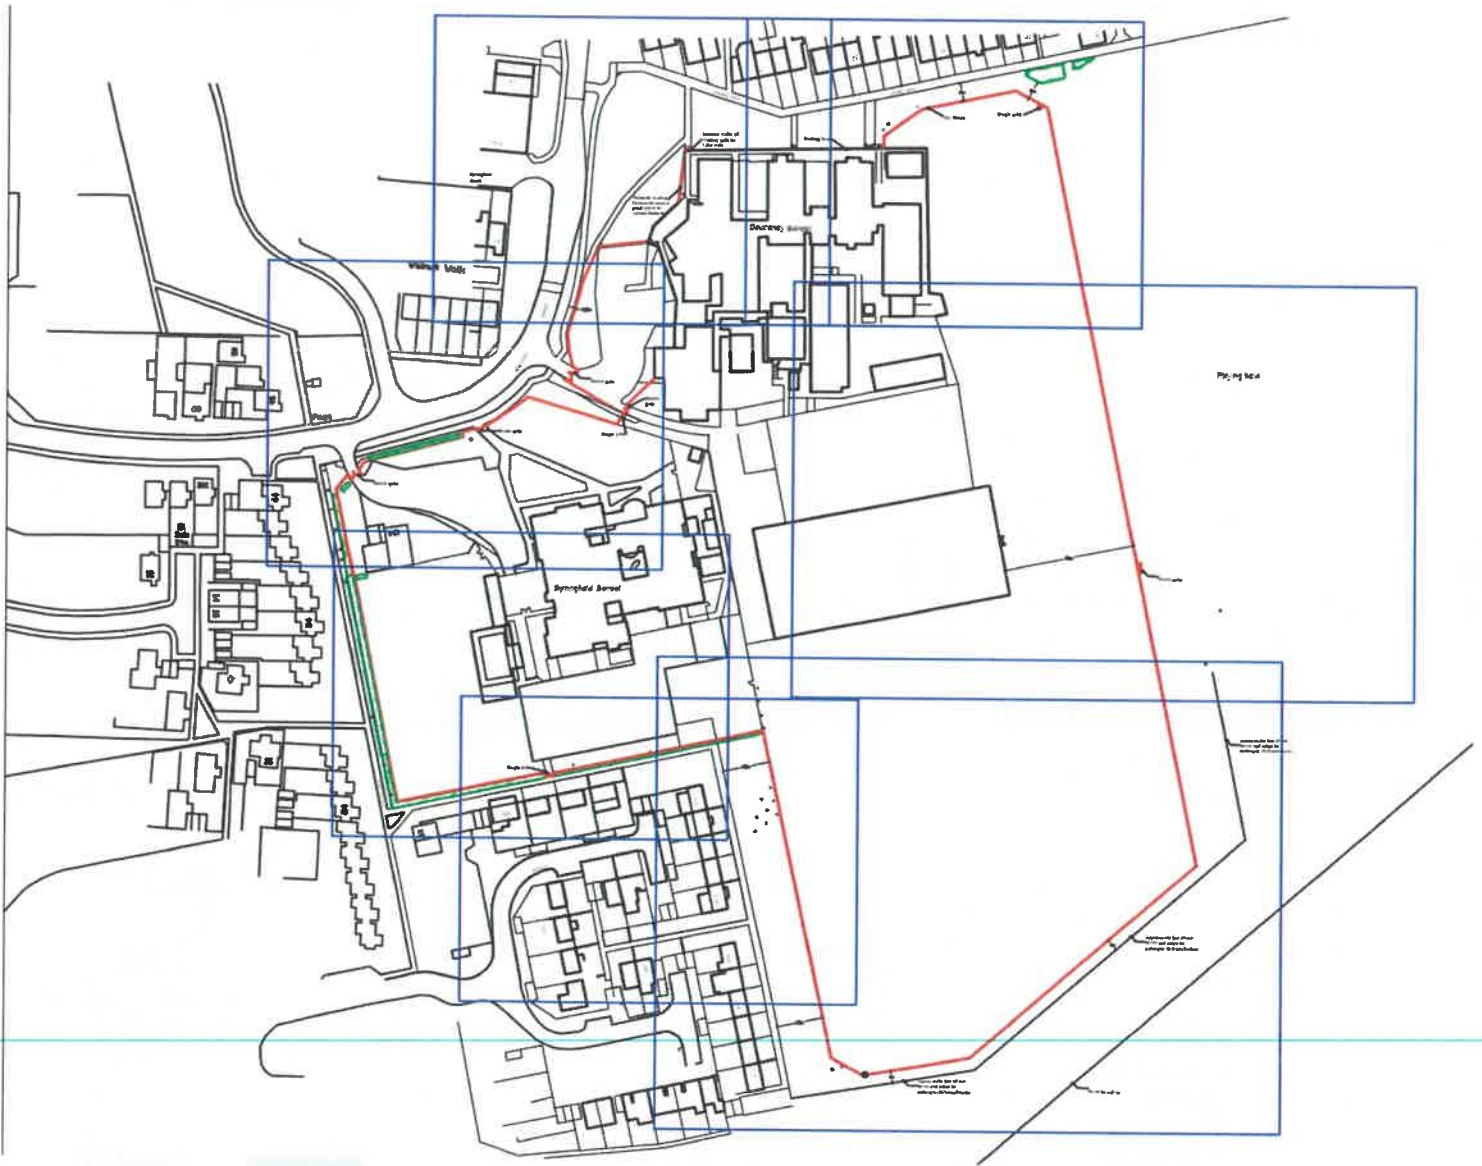

**Springfield
Primary**

PART OF:
challenger multi-academy trust

Springfield Primary

Orchard Street
Kempston, Bedford
Bedfordshire
MK42 7LJ

telephone: (01234) 306000

Head of School: Mrs Claire Andrews
candrews@springfieldprimaryschool.org.uk

email:
office@springfieldprimaryschool.org.uk

website:
www.springfieldprimaryschool.org.uk

Viewpoint overview