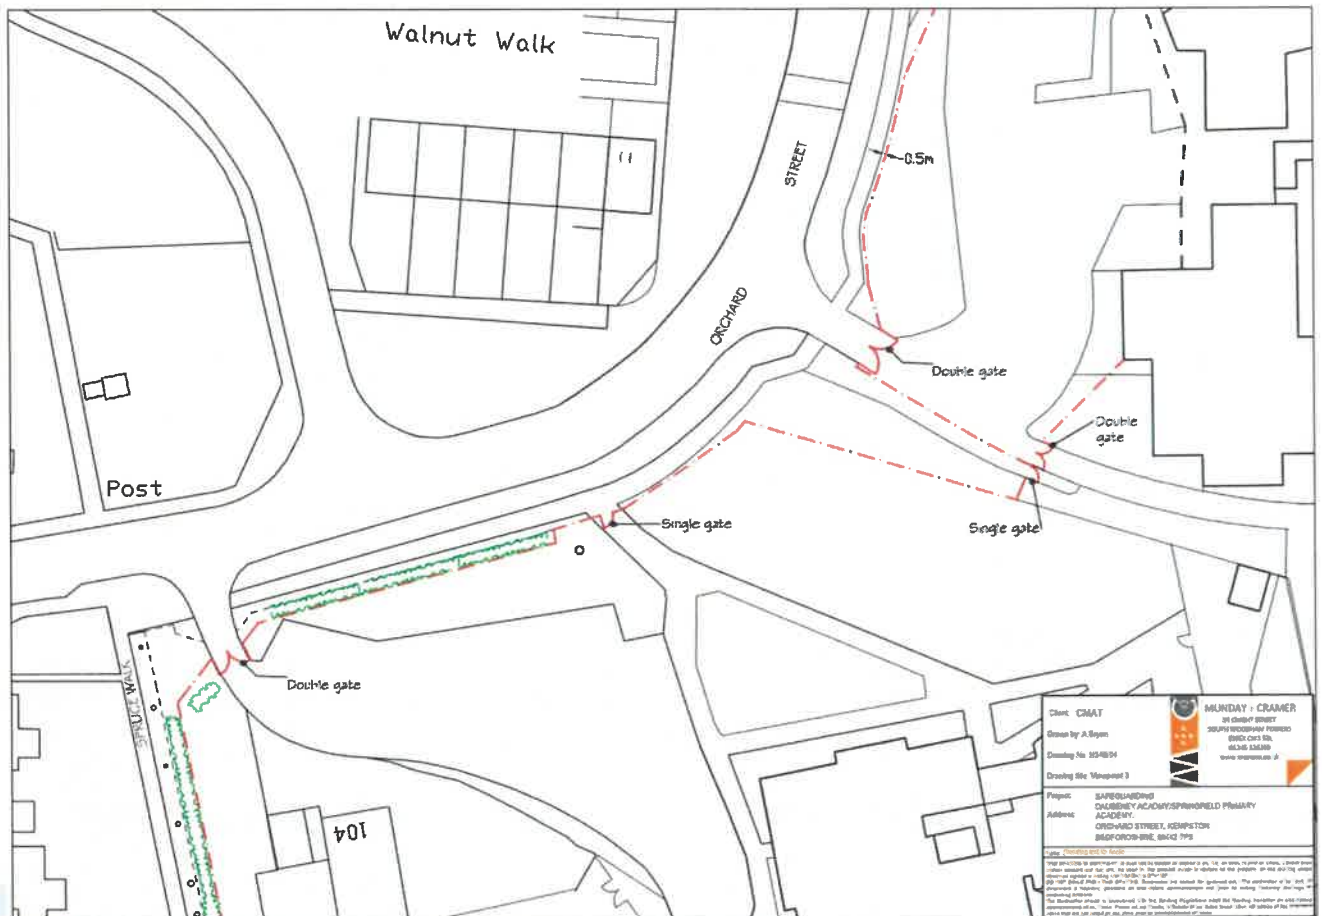

**Springfield
Primary**

PART OF:
challenger multi-academy trust

Springfield Primary

Orchard Street
Kempston, Bedford
Bedfordshire
MK42 7LJ

telephone: (01234) 306000

Head of School: Mrs Claire Andrews
candrews@springfieldprimaryschool.org.uk

email:
office@springfieldprimaryschool.org.uk

website:
www.springfieldprimaryschool.org.uk

Viewpoint 3